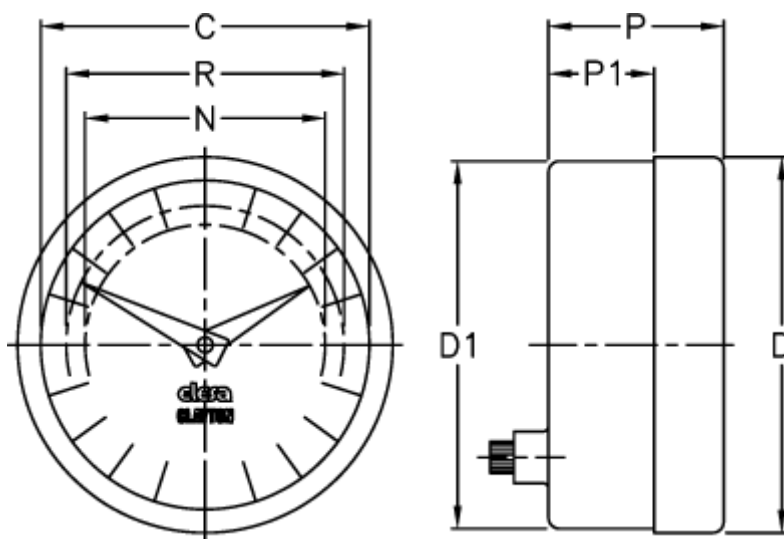

Article number: 2307074402

Description: E+G Positive drive indicator
PA12-0010-S

Measures

C = 60
D = 68.5
d1 = 67.0
N = 44
P = 32
P1 = 25
R = 51